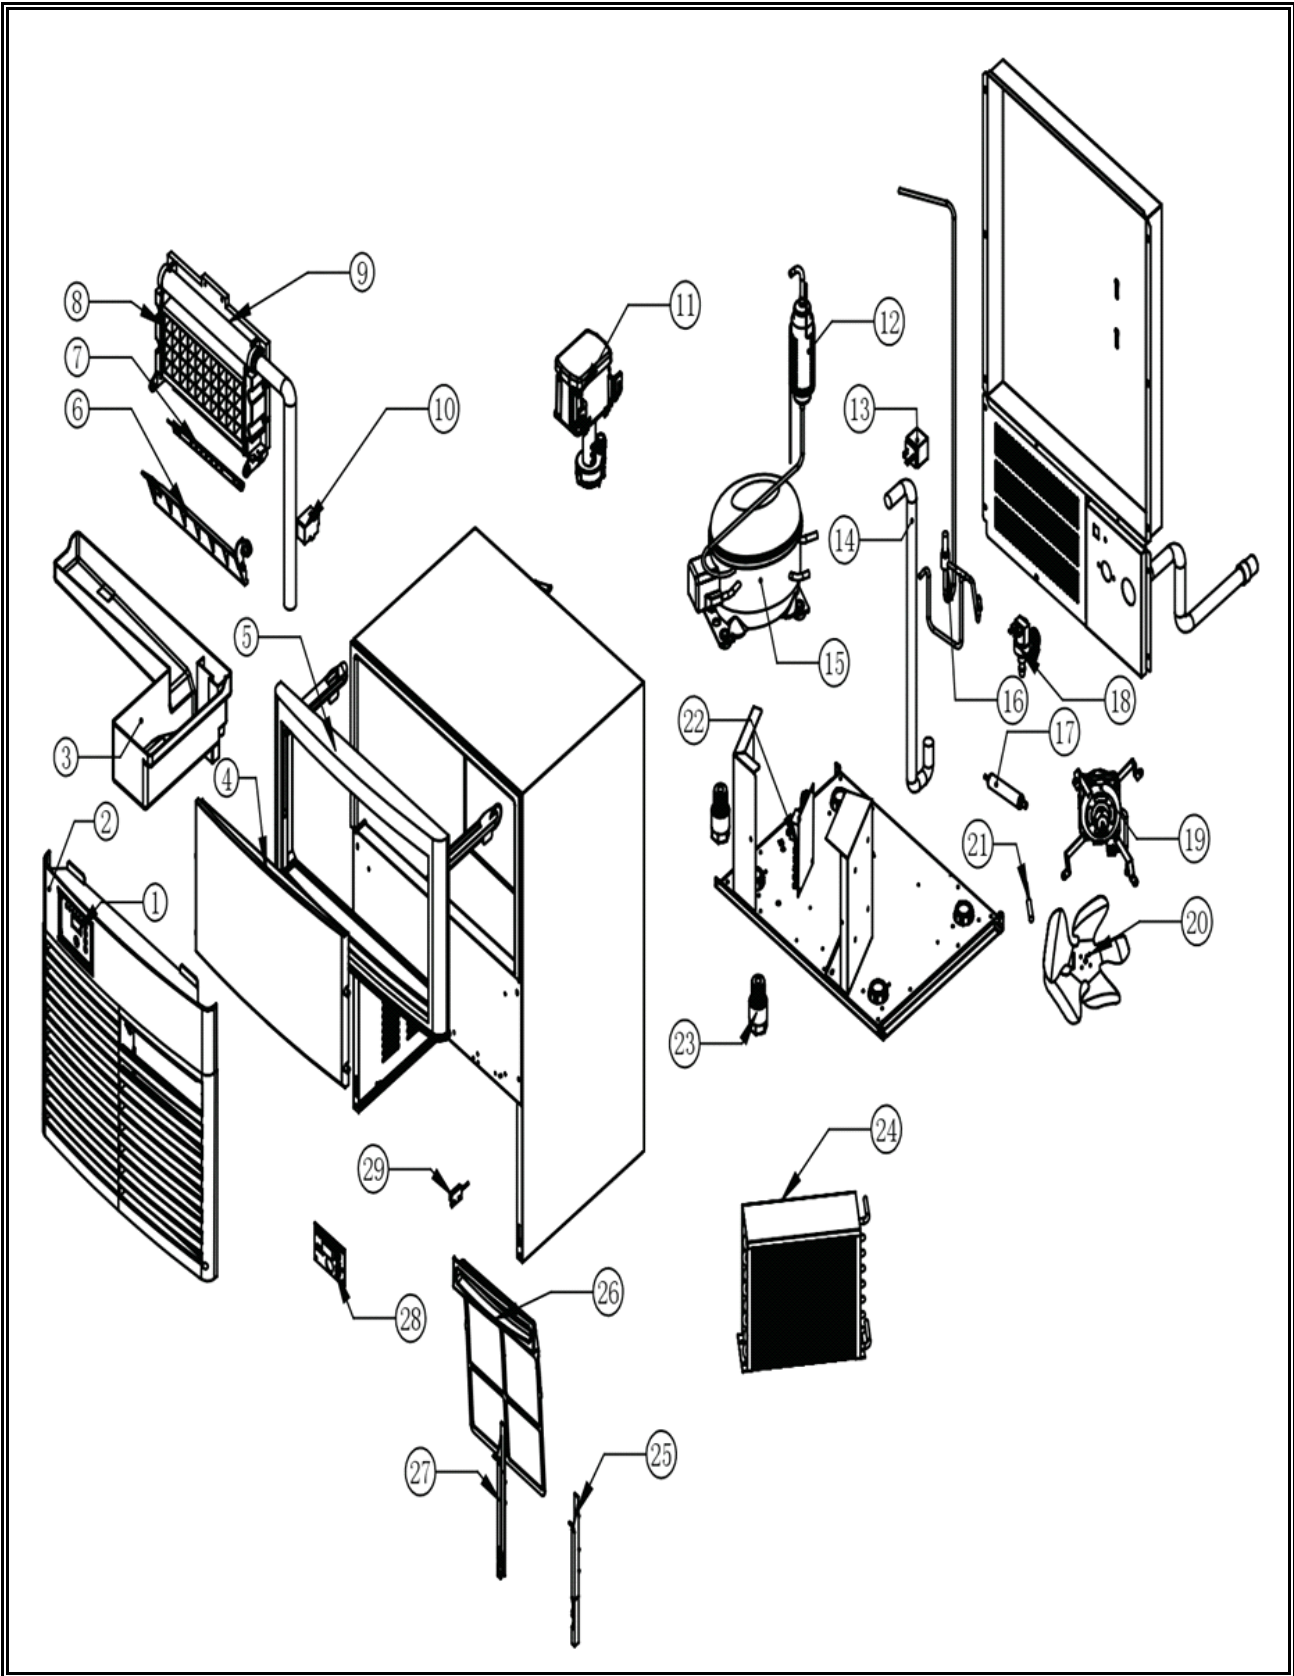

Spare part information

7081.0005

CombiSteel

7081.0005

Spare part list 7081.0005

POS:	Art.No.:	Omschrijving:	Aantal:
1	**	Control Panel Assembly	
2	**	Front Ventilation Window	
3	**	Water Sink	
4	**	Blow Molded Door	
5	**	Door Frame Assembly	
6	**	Skateboard	
7	CS9207.2008	Cold Light 150MM	
8	CS9207.2022	Evaporator -31	
9	CS9207.2034	Spray Pipe Assembly	
10	CS9207.2010	Ice Full Sensor	
11	CS9207.2002	Water Pump Assembly	
12	CS9207.2014	Return Air Pipe Assembly	
13	CS9207.2016	Defrost Valve Coil	
14	CS9207.2024	Silicone Hose	
15	CS9168.2110	Compressor NUY55RA	
16	**	Exhaust Pipe Assembly	
17	**	Filter Dryer	
18	CS9207.2012	Water Inlet Valve	
19	CS9207.2004	Fan Motor	
20	**	Fan Blade	
21	CS9207.2020	Condensation Sensor	
22	CS9207.2026	PC Board	
23	CS9207.2006	Feet Assembly	
24	**	Condenser -31	
25	**	Filter Right Slot	
26	CS9207.2032	Ventilated Window Filter	
27	**	Filter Left Slot	
28	CS9207.2028	Display Board	
29	CS9207.2018	LED Light Magnetic Switch	
.		## = Parts cannot be ordered separately.	
.		** = No article number known, must be requested specifically.	